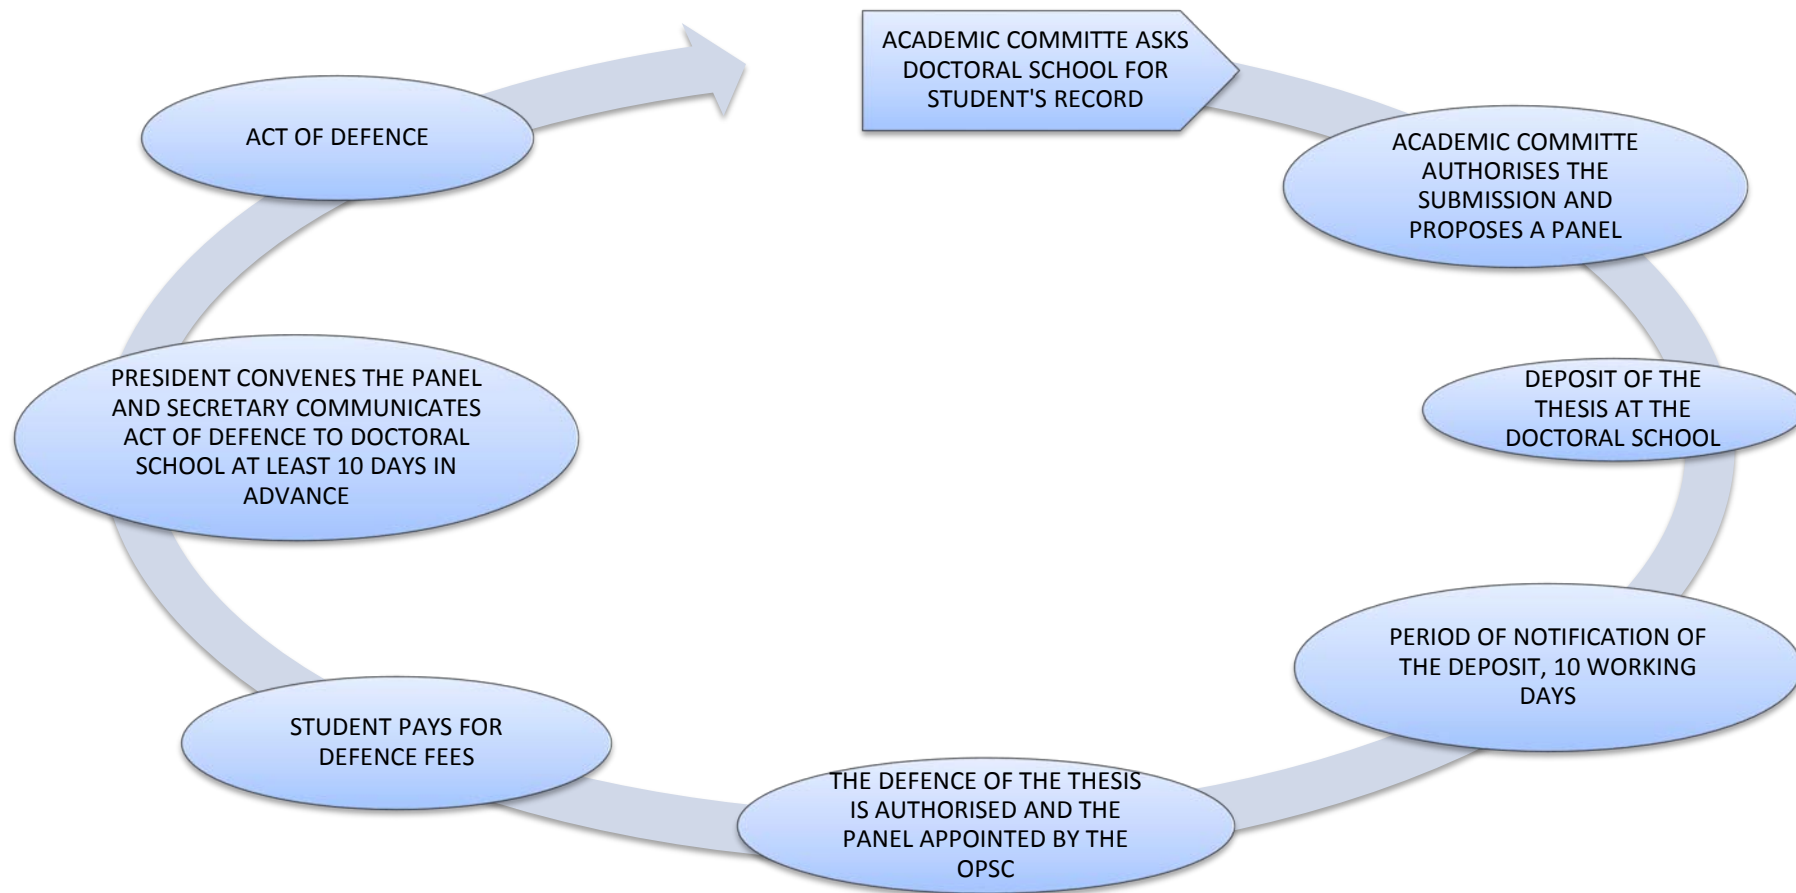

- PROCESS OF THE FINAL PHASE OF THE DOCTORAL THESIS -

OPSC: Official Postgraduate Studies Committee

DEPOSIT

DEFENCE

Within 4 months and no sooner than 1½ month

NOTE: References to the Academic Committee shall be construed as references to the Department in the case of students under decrees previous to RD 99/2011.